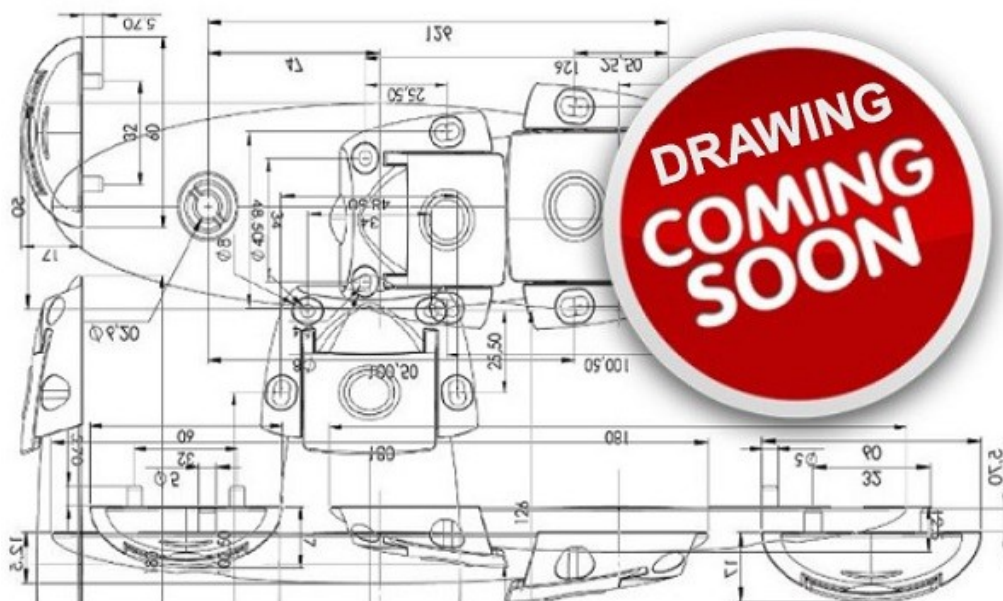

PRODUCT SHEET

Description:

Top & Bottom Fittings "Twins", Brushed SS-304 Cover, Alu Body, , For 8-12mm Glass, w/2 pcs. 1mm Gaskets

Item number:

17.87.250-0

Units	Box	Carton	HS Code	Barcode
Pair			8302415000	 5704866462372